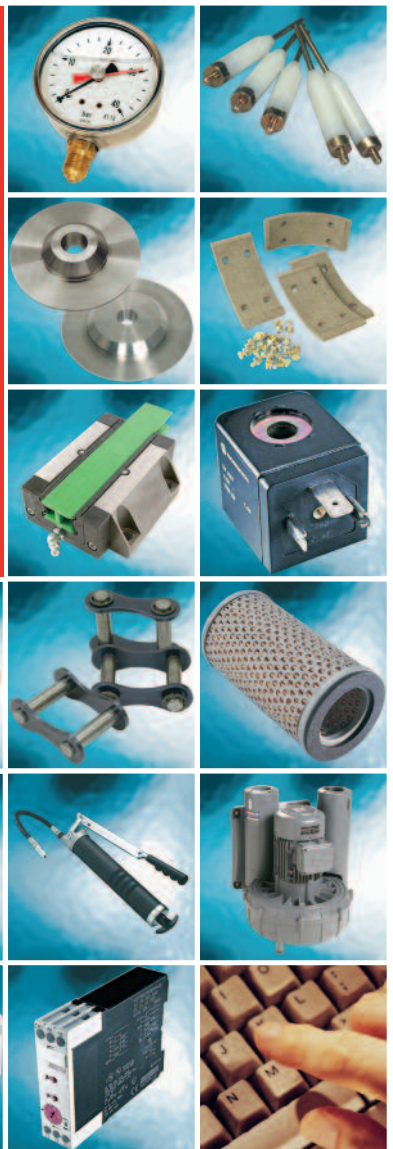

How fast can InTouch™ give you access to our entire parts inventory?

Right Clicking Now.

Because we're located in Northern New Jersey we truly understand the meaning of "in a New York minute." That's why we created InTouch™, the on-line direct customer connection that allows Bobst customers full access for checking parts availability, receiving instant price quotes, on-line ordering and tracking each stage of the shipment. Anyone with access to the internet can now be InTouch with Bobst.